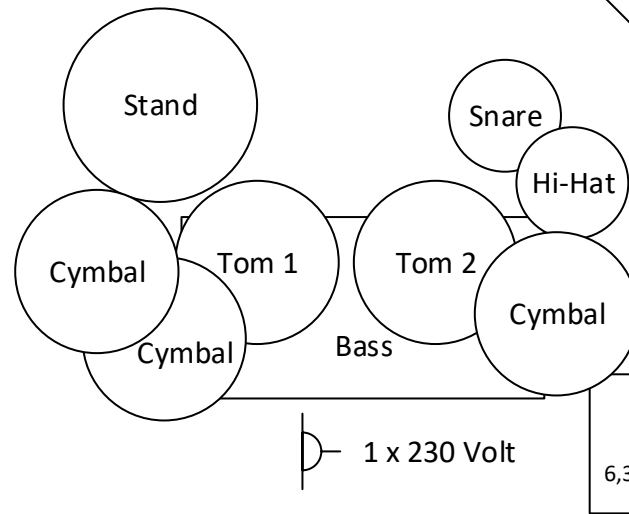

2 x 230 Volt

Peavey 5150
Guitar 1
miked

1 x 230 Volt

Alternative to Monitor
XLR or 6,3 mm Jack
to in-ear
Guitar, Vocals

5 x 230 Volt

Hartke HA 3500
Bass
miked + DI

Orange Micro Dark
Guitar 2
miked

1 x 230 Volt

Roland TM-2
Trigger
6,3 mm jack or XLR

SM 58
Vocals
no stand

Monitor
Guitar, Bass, Vocals

Monitor
Guitar, Vocals

Monitor
Guitar, Bass, Vocals

IRON GATES stage plan